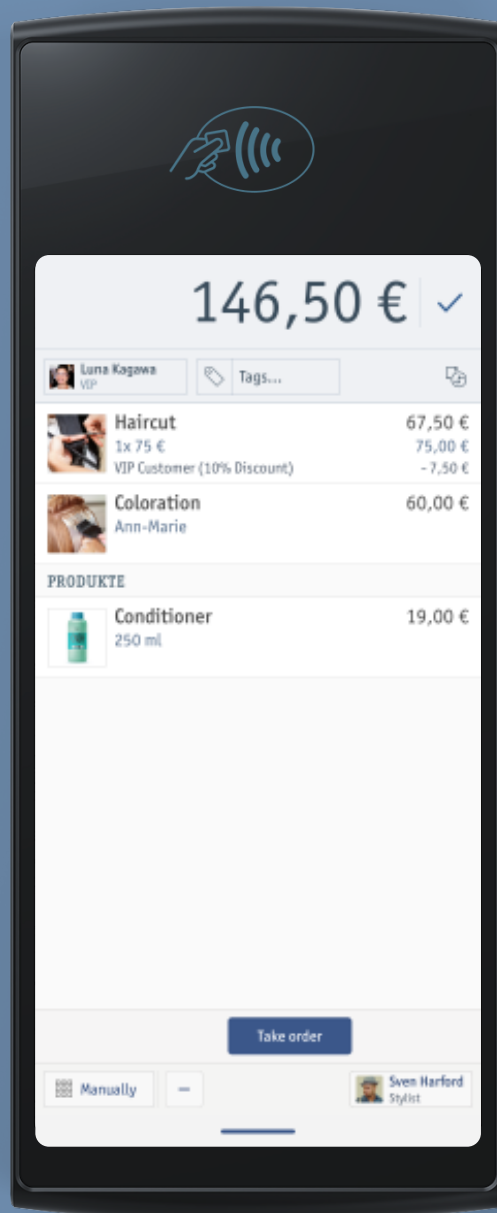

enforeDonner