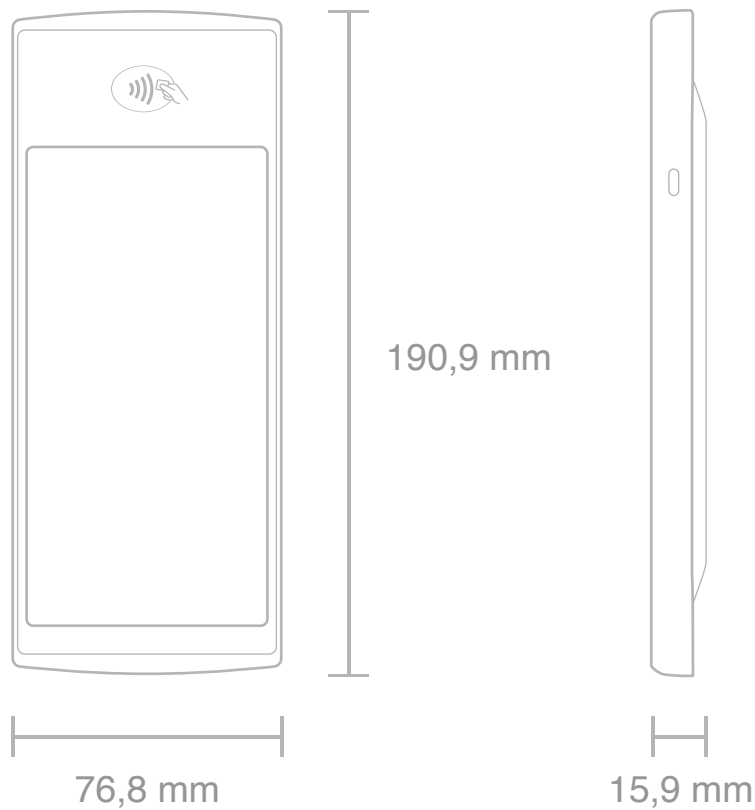

Applications

enforePOS

Display

Full HD+ User Display

5.99" LED-backlit display with IPS technology;
1080x2160 native resolution

Touchscreen User Display

Grease repellent coating

Barcode Scanner

Integrated camera on the back

Identifies EAN Barcodes, Customer cards, Gift Cards,
Vouchers and Coupons

Wireless communication

Wi-Fi

802.11 a/b/g/n/ac

Bluetooth

Bluetooth 4.2 technology

LTE / 3G

Integrated SIM for seamless connectivity

Connections

A USB-C port for quick battery charging

Pay cashless

NFC Contactless

Chip card reader

Certifications

EMCo L1 & L2, MasterCard, Visa, Amex,

Discover

PCI PTS 5.x